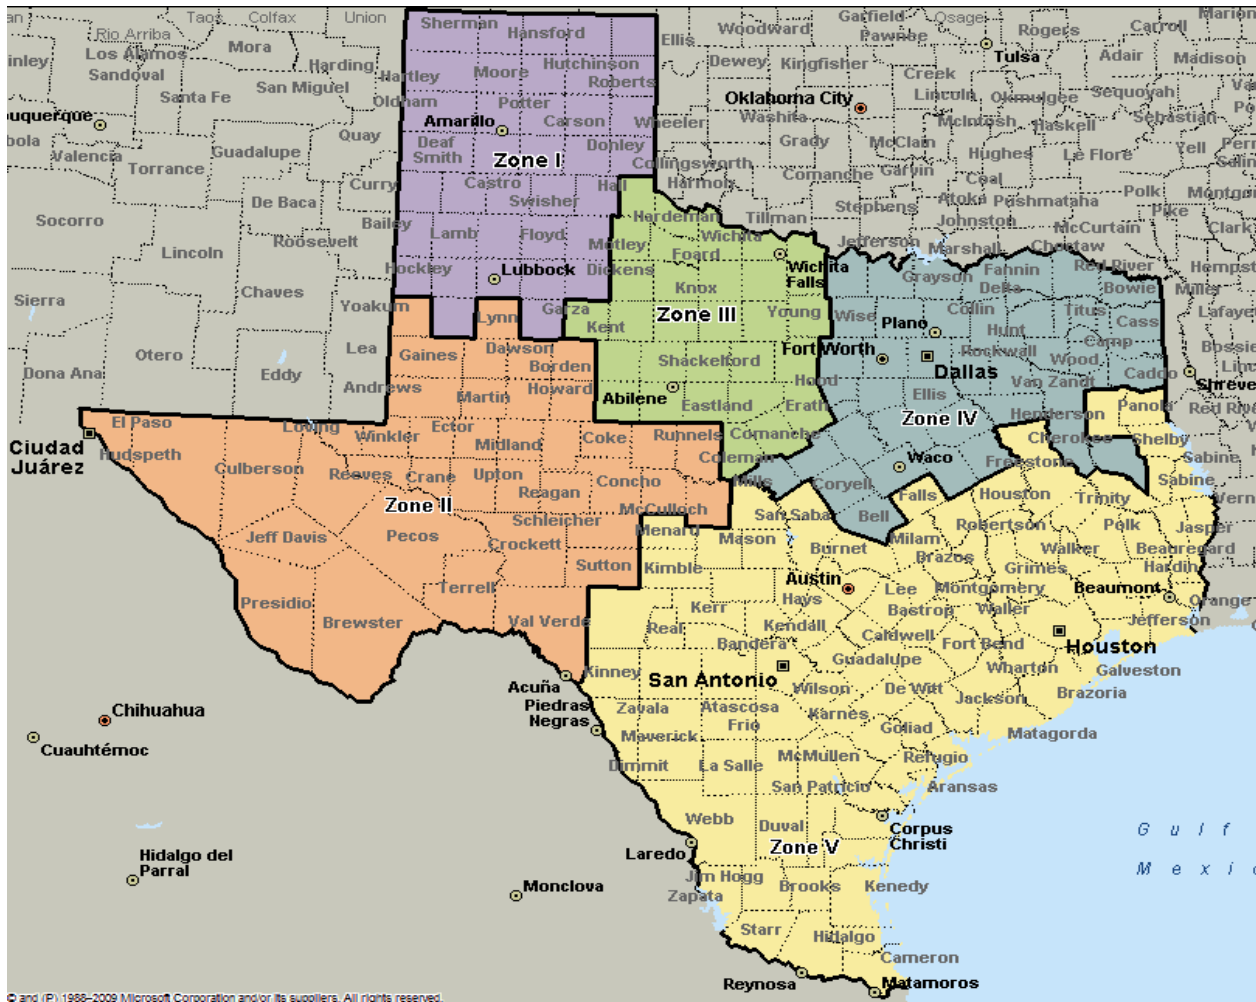

Zone I

Armstrong	Donley	Lamb	Sherman
Bailey	Floyd	Lipscomb	Swisher
Briscoe	Garza	Lubbock	Terry
Carson	Gray	Moore	Wheeler
Castro	Hale	Motley	
Cochran	Hall	Ochiltree	
Collingsworth	Hansford	Oldham	
Crosby	Hartley	Parmer	
Dallam	Hemphill	Potter	
Deaf Smith	Hockley	Randall	
Dickens	Hutchinson	Roberts	

Zone II

Andrews	El Paso	Midland	Terrell
Borden	Gaines	Mitchell	Tom Green